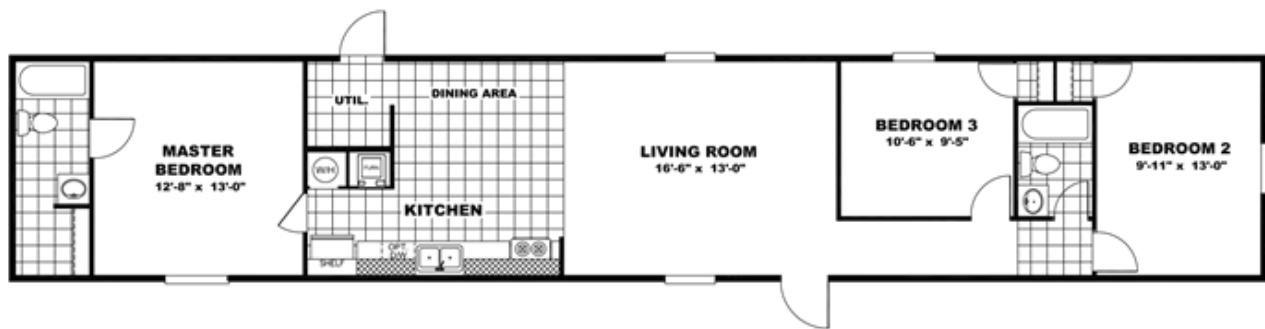

EXHILARATION

Model number: 47TRU14763AH18

4 beds • 2 baths • 1064 sq.ft. • 14' width • 76' depth

Our home building facilities invest in continuous product and process improvements. Plans, dimensions, features, materials, specifications and availability are subject to change without notice or obligation. Renderings and floor plans are representative likenesses of our homes and may differ from the actual homes. We invite you to tour a Home Center near you and inspect the highest value in quality housing available or call (205) 663-3730 to speak with a Home Consultant. Copyright 2017, CMH. All rights reserved.