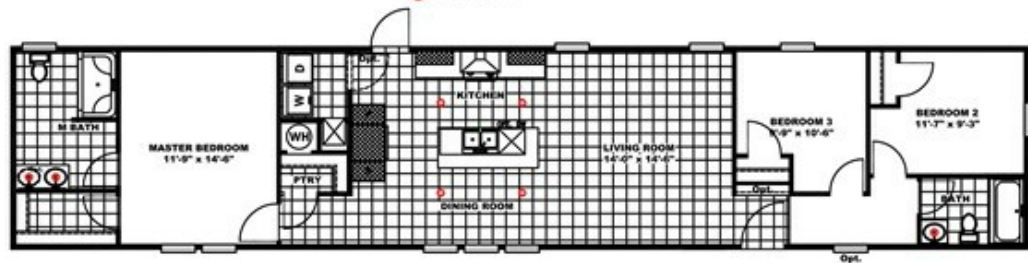

REVOLUTION 76A

REVOLUTION 76A Model number: 46REV16763AH18

3 beds • 2 baths • 1216 sq.ft. • 16' width • 76' depth

OPT/FANTASY BATH

OPT/KITCHEN BEAMS
= ON LEFT LOOKING

OPT/2BED

Opt. Venetian Bath

Our home building facilities invest in continuous product and process improvements. Plans, dimensions, features, materials, specifications and availability are subject to change without notice or obligation. Renderings and floor plans are representative likenesses of our homes and may differ from the actual homes. We invite you to tour a Home Center near you and inspect the highest value in quality housing available or call (205) 663-3730 to speak with a Home Consultant. Copyright 2017, CMH. All rights reserved.