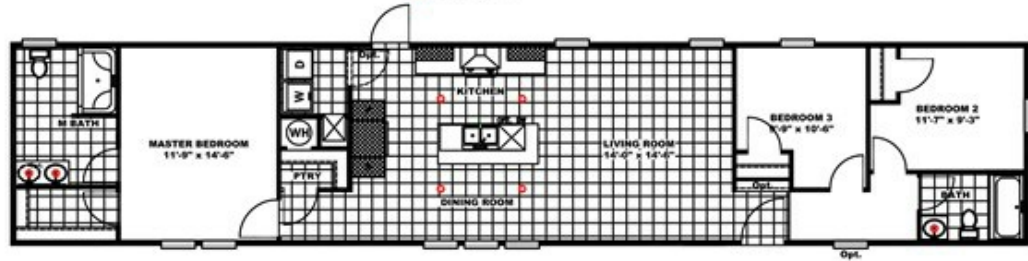

# REVOLUTION 76A Model number: 46REV16763AH18

3 beds • 2 baths • 1216 sq.ft. • 16' width • 76' depth

**OPT/FANTASY BATH**

**OPT/KITCHEN BEAMS**  
= ON LEFT LOOKING

**OPT/2BED**

**Opt. Venetian Bath**

Our home building facilities invest in continuous product and process improvements. Plans, dimensions, features, materials, specifications and availability are subject to change without notice or obligation. Renderings and floor plans are representative likenesses of our homes and may differ from the actual homes. We invite you to tour a Home Center near you and inspect the highest value in quality housing available or call (205) 663-3730 to speak with a Home Consultant. Copyright 2017, CMH. All rights reserved.