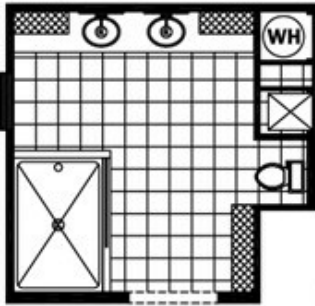

REVOLUTION 60

REVOLUTION 60 Floor plan number: SGI017574TNAB
3 beds • 2 baths • 1680 sq.ft. • 28' width • 60' depth

Opt. Venetian Bath

Opt. Fantasy Bath

⊙ = CAN LIGHT LOCATIONS

Our home building facilities invest in continuous product and process improvements. Plans, dimensions, features, materials, specifications and availability are subject to change without notice or obligation. Renderings and floor plans are representative likenesses of our homes and may differ from the actual homes. We invite you to tour a Home Center near you and inspect the