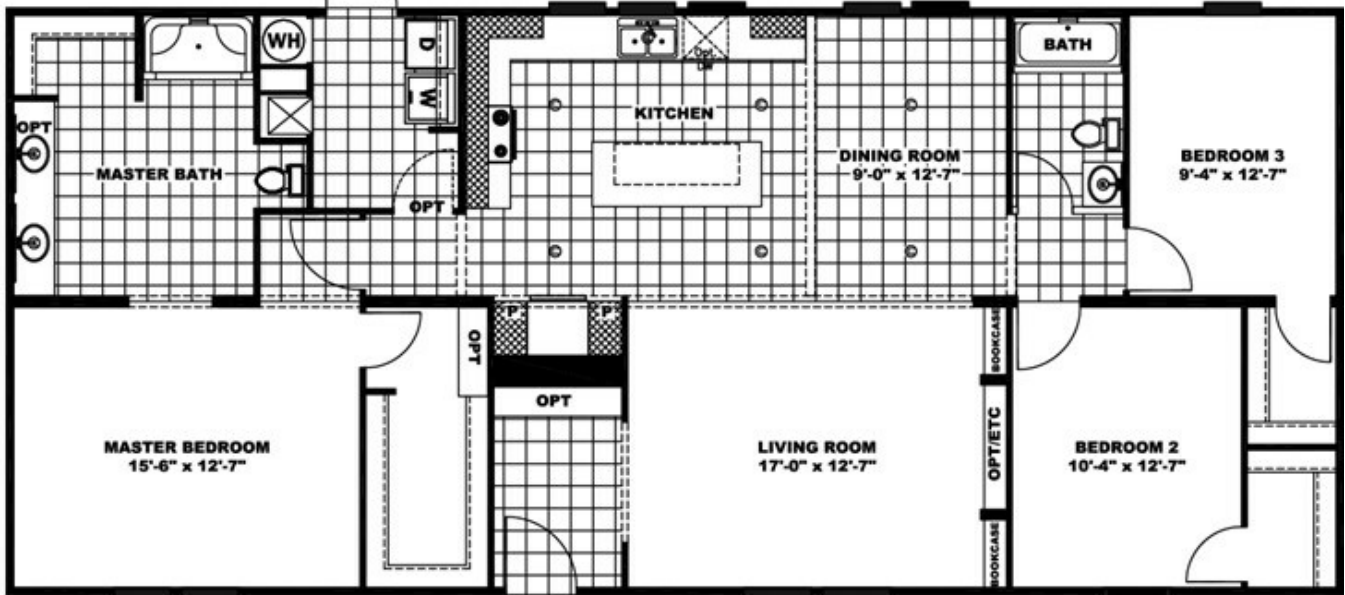

# REVOLUTION 60 Floor plan number: SGI017574TNAB

3 beds • 2 baths • 1680 sq.ft. • 28' width • 60' depth

Opt. Venetian Bath

Opt. Fantasy Bath

Ⓒ = CAN LIGHT LOCATIONS

Our home building facilities invest in continuous product and process improvements. Plans, dimensions, features, materials, specifications and availability are subject to change without