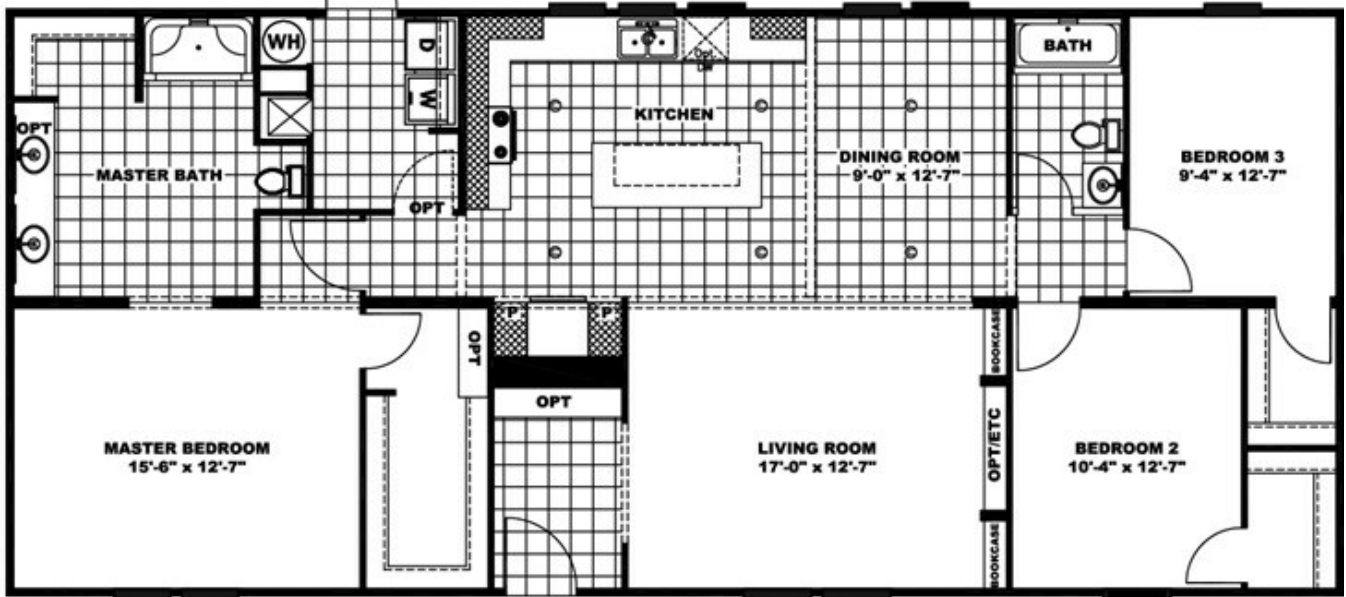

REVOLUTION 60

REVOLUTION 60 Floor plan number: SGI017574TNAB
3 beds • 2 baths • 1680 sq.ft. • 28' width • 60' depth

Opt. Venetian Bath

Opt. Fantasy Bath

⊙ = CAN LIGHT LOCATIONS

Our home building facilities invest in continuous product and process improvements. Plans, dimensions, features, materials, specifications and availability are subject to change without notice or obligation. Renderings and floor plans are representative likenesses of our homes and may differ from the actual homes. We invite you to tour a Home Center near you and inspect the