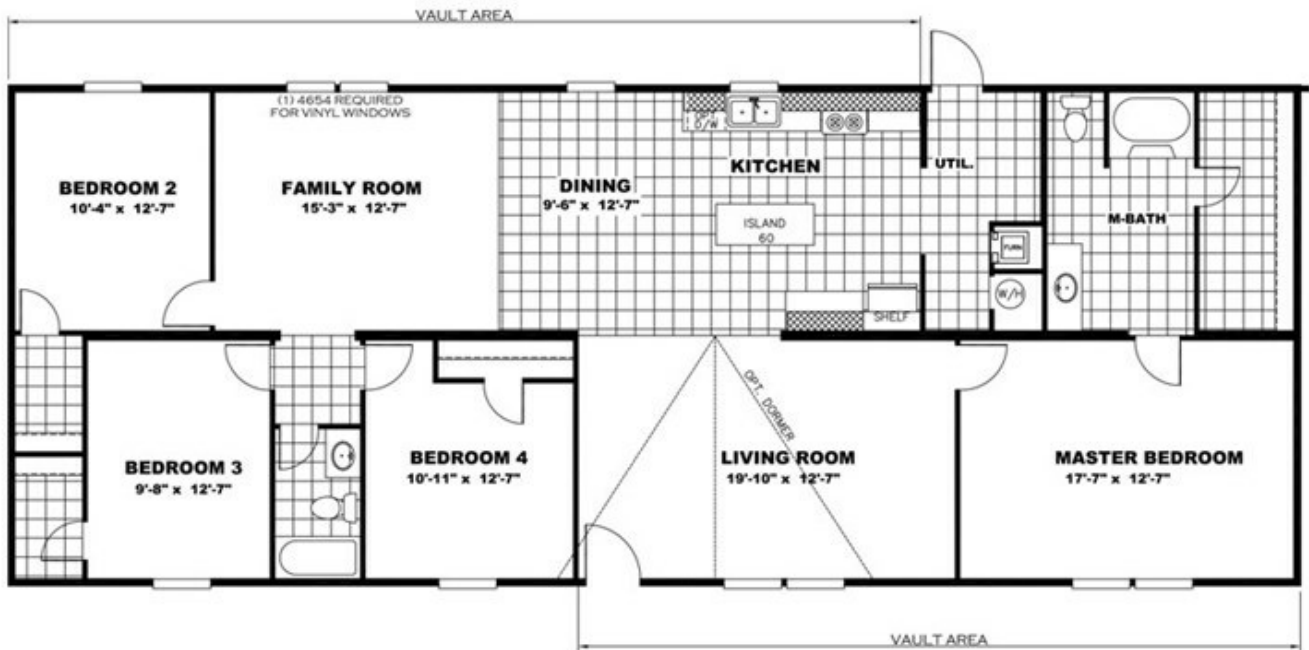

PRIDE

PRIDE Floor plan number: SA4074809ALAB

4 beds • 2 baths • 1904 sq.ft. • 28' width • 68' depth

Our home building facilities invest in continuous product and process improvements. Plans, dimensions, features, materials, specifications and availability are subject to change without notice or obligation. Renderings and floor plans are representative likenesses of our homes and may differ from the actual homes. We invite you to tour a Home Center near you and inspect the highest value in quality housing available or call (205) 663-3730 to speak with a Home Consultant. Copyright 2017, CMH. All rights reserved.