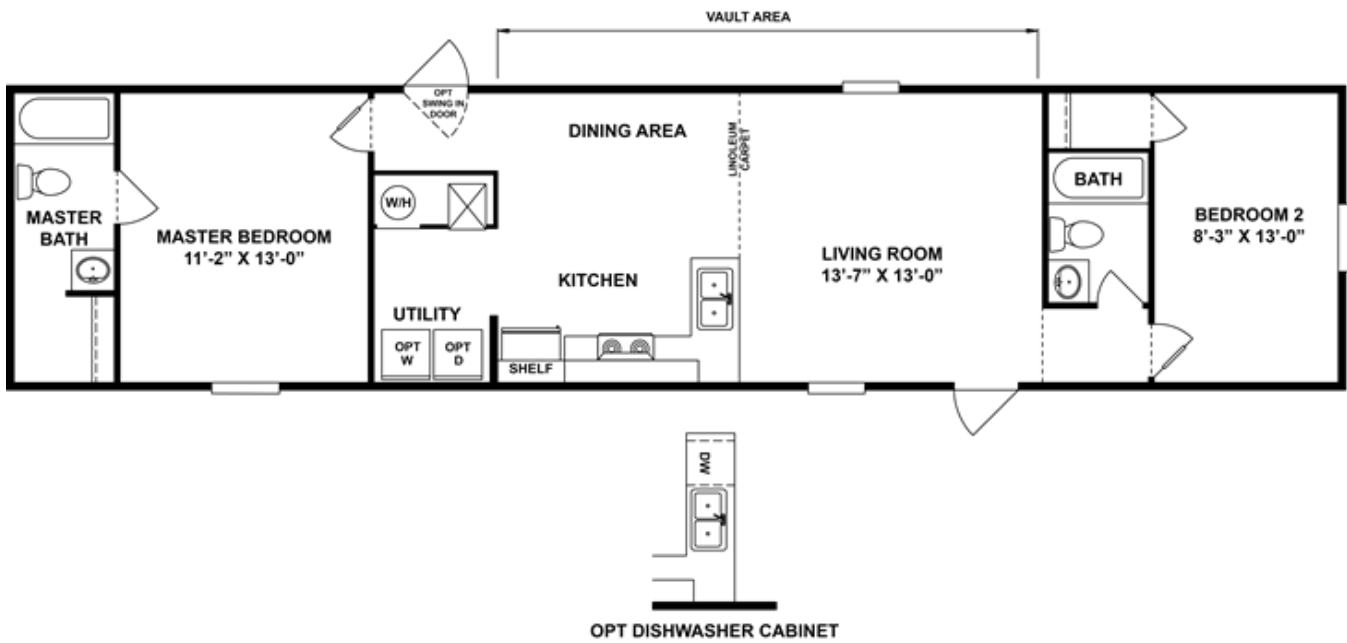

**DELIGHT** Floor plan number: SA4074727AL

**2 beds • 2 baths • 840 sq.ft. • 14' width • 60' depth**

Our home building facilities invest in continuous product and process improvements. Plans, dimensions, features, materials, specifications and availability are subject to change without notice or obligation. Renderings and floor plans are representative likenesses of our homes and may differ from the actual homes. We invite you to tour a Home Center near you and inspect the highest value in quality housing available or call (205) 663-3730 to speak with a Home Consultant. Copyright 2017, CMH. All rights reserved.