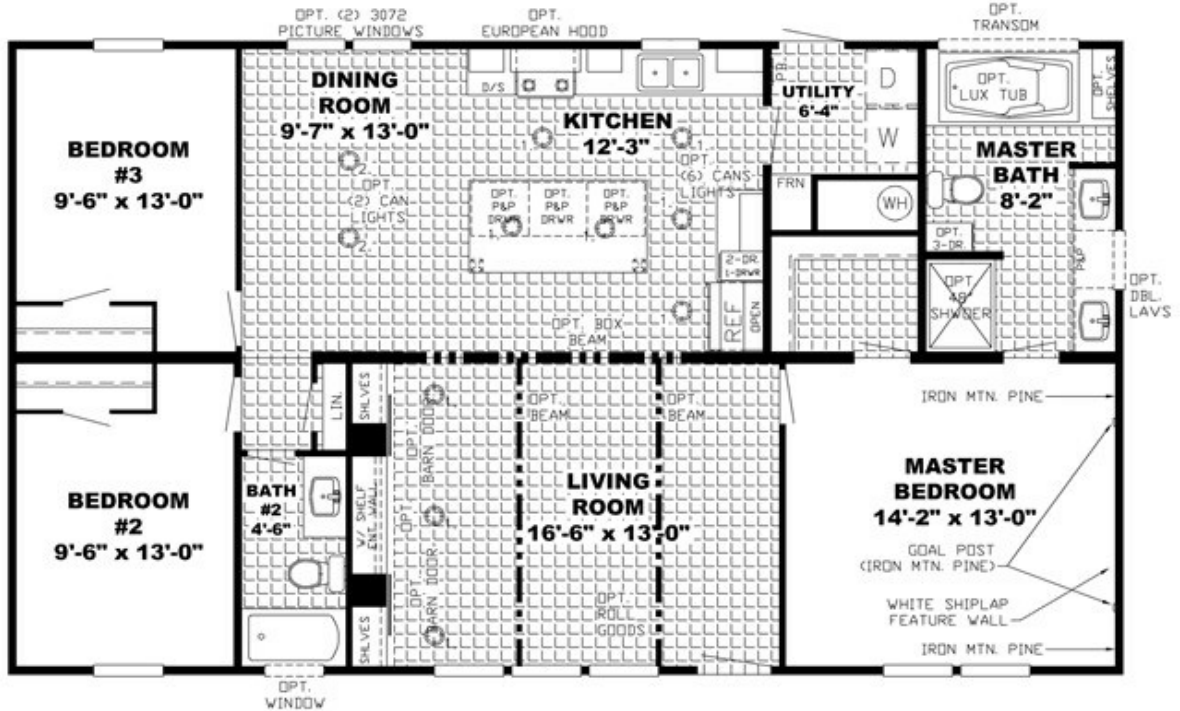

Coming Soon

Coming Soon Model number: 41SIG28483BH18

3 beds • 2 baths • 1344 sq.ft. • 28' width • 48' depth

Our home building facilities invest in continuous product and process improvements. Plans, dimensions, features, materials, specifications and availability are subject to change without notice or obligation. Renderings and floor plans are representative likenesses of our homes and may differ from the actual homes. We invite you to tour a Home Center near you and inspect the highest value in quality housing available or call (205) 663-3730 to speak with a Home Consultant. Copyright 2017, CMH. All rights reserved.