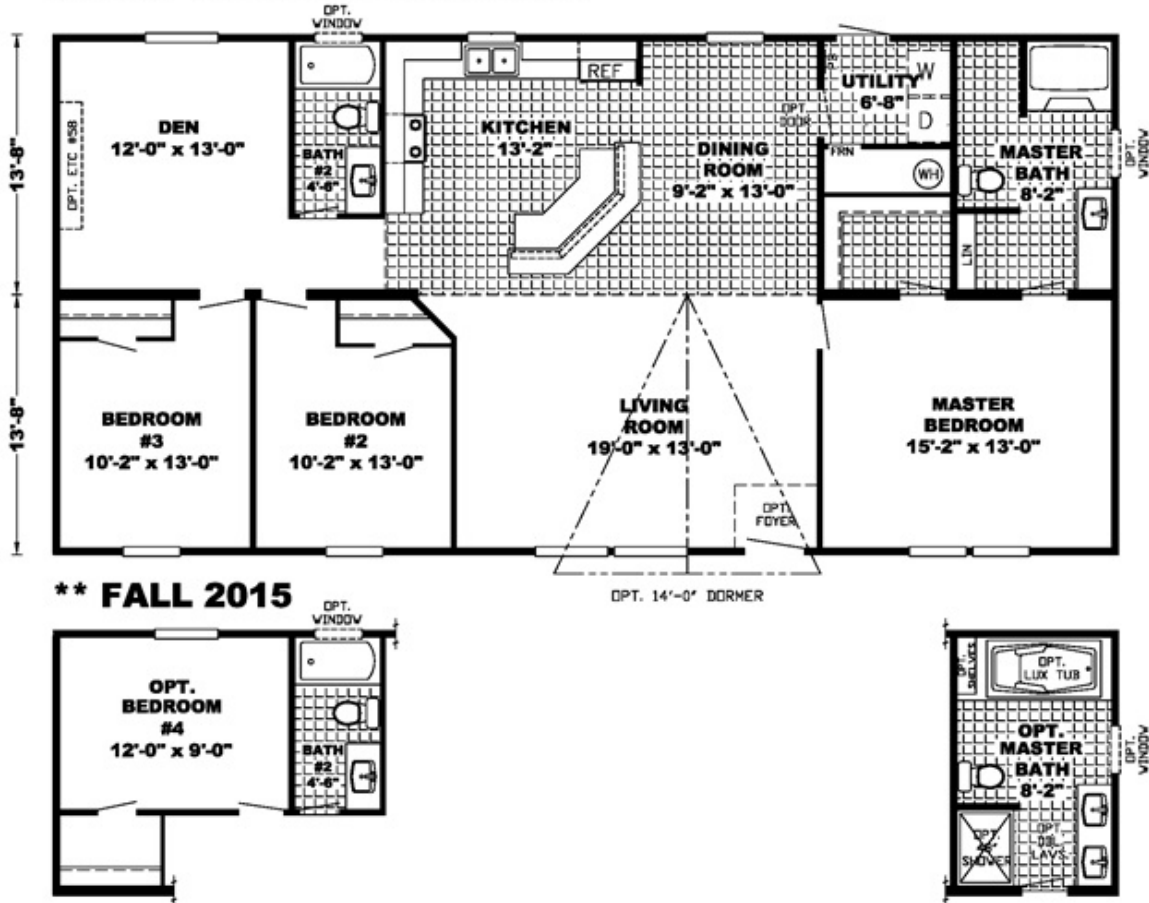

THE MORRIS

THE MORRIS

Floor plan number: RUS072070ALAB

3 beds • 2 baths • 1568 sq.ft. • 28' width • 56' depth

MODEL SIG28563B-56-4/28X56

Our home building facilities invest in continuous product and process improvements. Plans, dimensions, features, materials, specifications and availability are subject to change without notice or obligation. Renderings and floor plans are representative likenesses of our homes and may differ from the actual homes. We invite you to tour a Home Center near you and inspect the highest value in quality housing available or call (205) 663-3730 to speak with a Home Consultant. Copyright 2017,