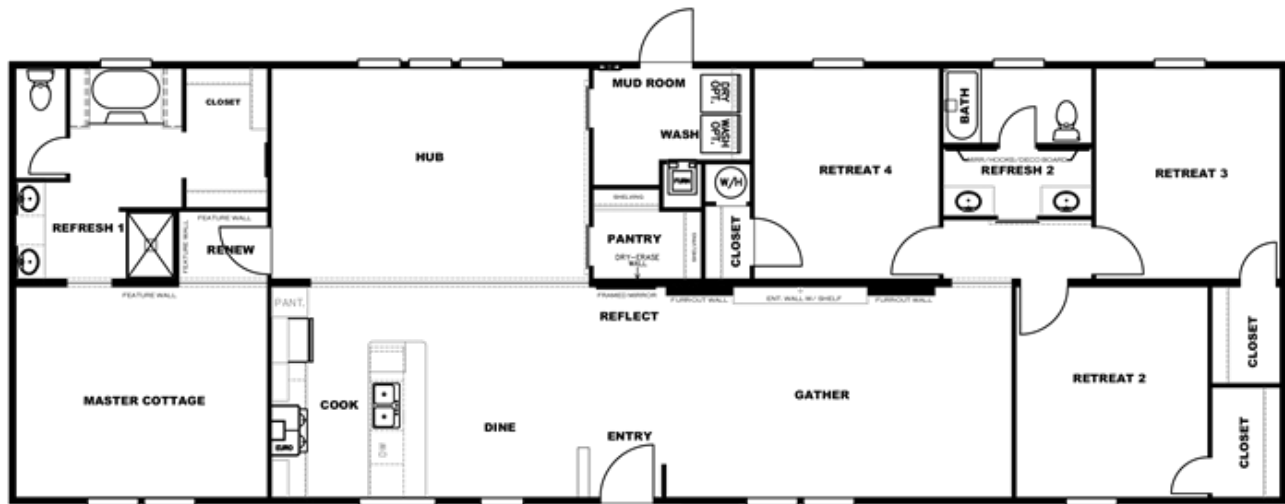

THE BREEZE II *MUST SEE*

THE BREEZE II *MUST SEE* Floor plan number: RUS071929ALAB

4 beds • 2 baths • 2128 sq.ft. • 28' width • 76' depth

Our home building facilities invest in continuous product and process improvements. Plans, dimensions, features, materials, specifications and availability are subject to change without notice or obligation. Renderings and floor plans are representative likenesses of our homes and may differ from the actual homes. We invite you to tour a Home Center near you and inspect the highest value in quality housing available or call (205) 663-3730 to speak with a Home Consultant. Copyright 2017, CMH. All rights reserved.