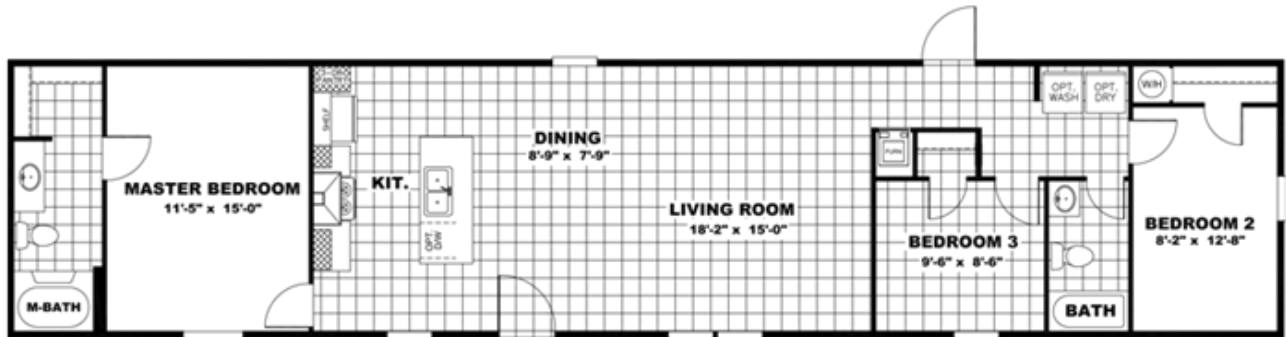

THE BREEZE

**THE BREEZE** Floor plan number: RUS071643AL

**3 beds • 2 baths • 1152 sq.ft. • 16' width • 72' depth**

Our home building facilities invest in continuous product and process improvements. Plans, dimensions, features, materials, specifications and availability are subject to change without notice or obligation. Renderings and floor plans are representative likenesses of our homes and may differ from the actual homes. We invite you to tour a Home Center near you and inspect the highest value in quality housing available or call (205) 663-3730 to speak with a Home Consultant. Copyright 2017, CMH. All rights reserved.