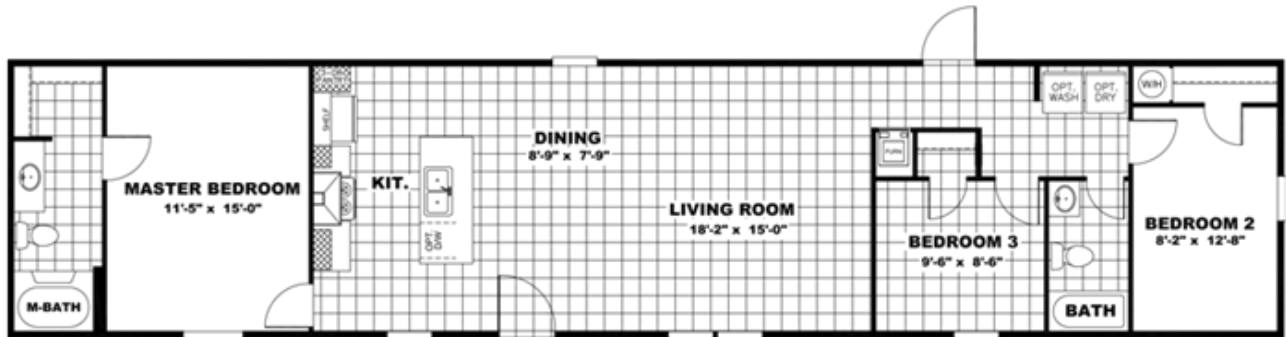

THE BREEZE

THE BREEZE Floor plan number: RUS071615AL

3 beds • 2 baths • 1152 sq.ft. • 16' width • 72' depth

Our home building facilities invest in continuous product and process improvements. Plans, dimensions, features, materials, specifications and availability are subject to change without notice or obligation. Renderings and floor plans are representative likenesses of our homes and may differ from the actual homes. We invite you to tour a Home Center near you and inspect the highest value in quality housing available or call (205) 663-3730 to speak with a Home Consultant. Copyright 2017, CMH. All rights reserved.