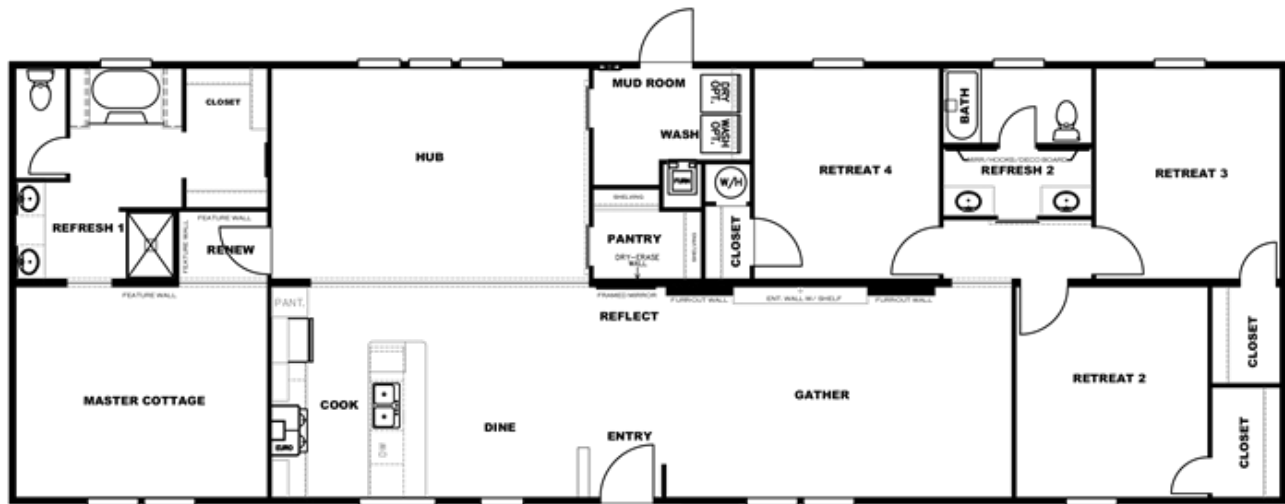

THE BREEZE II *MUST SEE*

THE BREEZE II *MUST SEE* Floor plan number: RUS071552ALAB

4 beds • 2 baths • 2128 sq.ft. • 28' width • 76' depth

Our home building facilities invest in continuous product and process improvements. Plans, dimensions, features, materials, specifications and availability are subject to change without notice or obligation. Renderings and floor plans are representative likenesses of our homes and may differ from the actual homes. We invite you to tour a Home Center near you and inspect the highest value in quality housing available or call (205) 663-3730 to speak with a Home Consultant. Copyright 2017, CMH. All rights reserved.