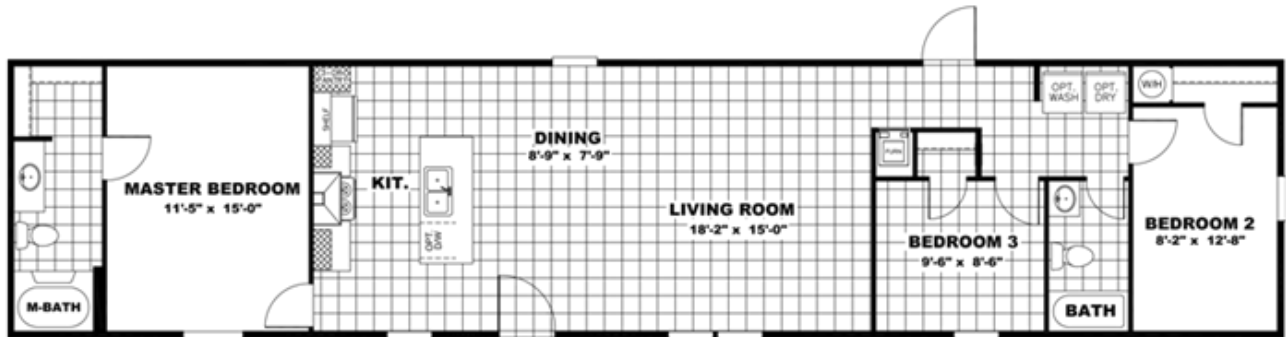

# THE BREEZE

**THE BREEZE** Floor plan number: RUS071316AL

**3 beds • 2 baths • 1152 sq.ft. • 16' width • 72' depth**

Our home building facilities invest in continuous product and process improvements. Plans, dimensions, features, materials, specifications and availability are subject to change without notice or obligation. Renderings and floor plans are representative likenesses of our homes and may differ from the actual homes. We invite you to tour a Home Center near you and inspect the highest value in quality housing available or call (205) 663-3730 to speak with a Home Consultant. Copyright 2017, CMH. All rights reserved.