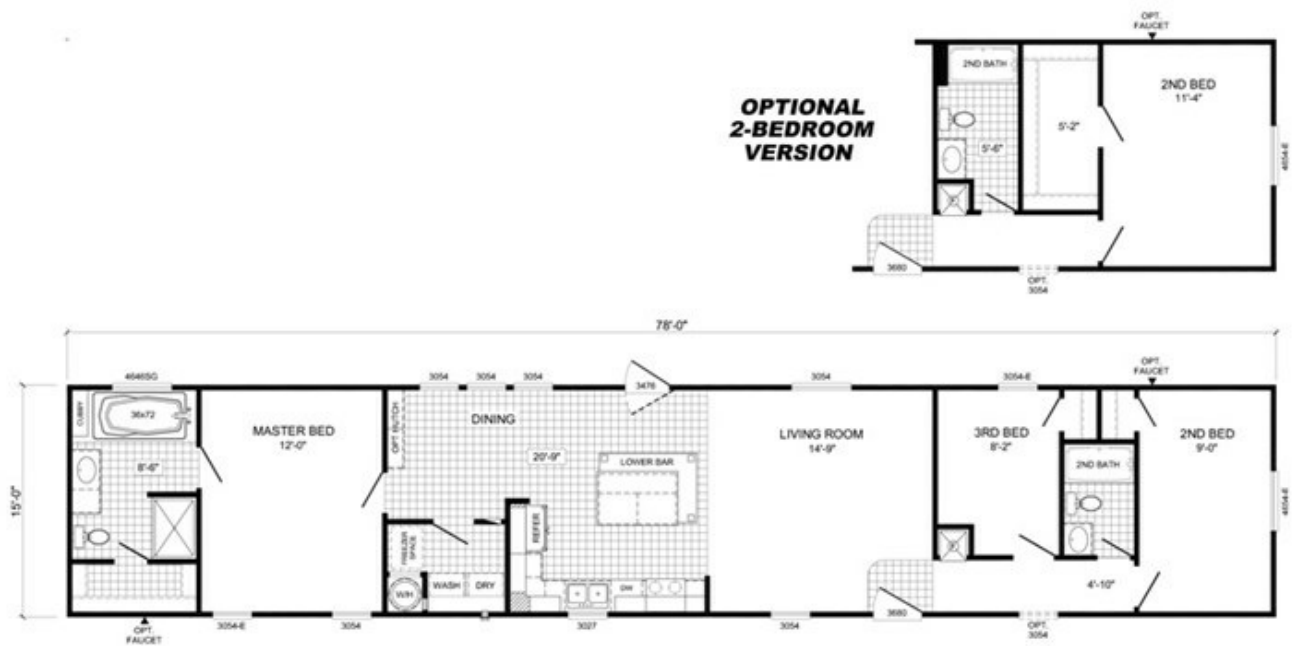

## THE HARDING

Floor plan number: CCV077724AL

3 beds • 2 baths • 1248 sq.ft. • 16' width • 78' depth

Our home building facilities invest in continuous product and process improvements. Plans, dimensions, features, materials, specifications and availability are subject to change without notice or obligation. Renderings and floor plans are representative likenesses of our homes and may differ from the actual homes. We invite you to tour a Home Center near you and inspect the highest value in quality housing available or call (205) 663-3730 to speak with a Home Consultant. Copyright 2017, CMH. All rights reserved.