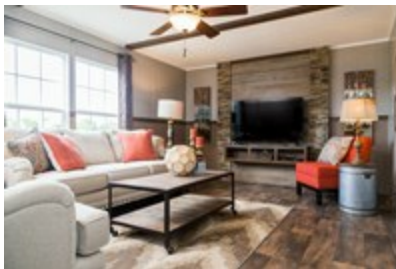

THE TRADITION 2868

THE TRADITION 2868 Model number: 34TRA28684AH18

4 beds • 2 baths • 1904 sq.ft. • 28' width • 68' depth

Our home building facilities invest in continuous product and process improvements. Plans, dimensions, features, materials, specifications and availability are subject to change without notice or obligation. Renderings and floor plans are representative likenesses of our homes and may differ from the actual homes. We invite you to tour a Home Center near you and inspect the highest value in quality housing available or call (205) 663-3730 to speak with a Home Consultant. Copyright 2017, CMH. All rights reserved.